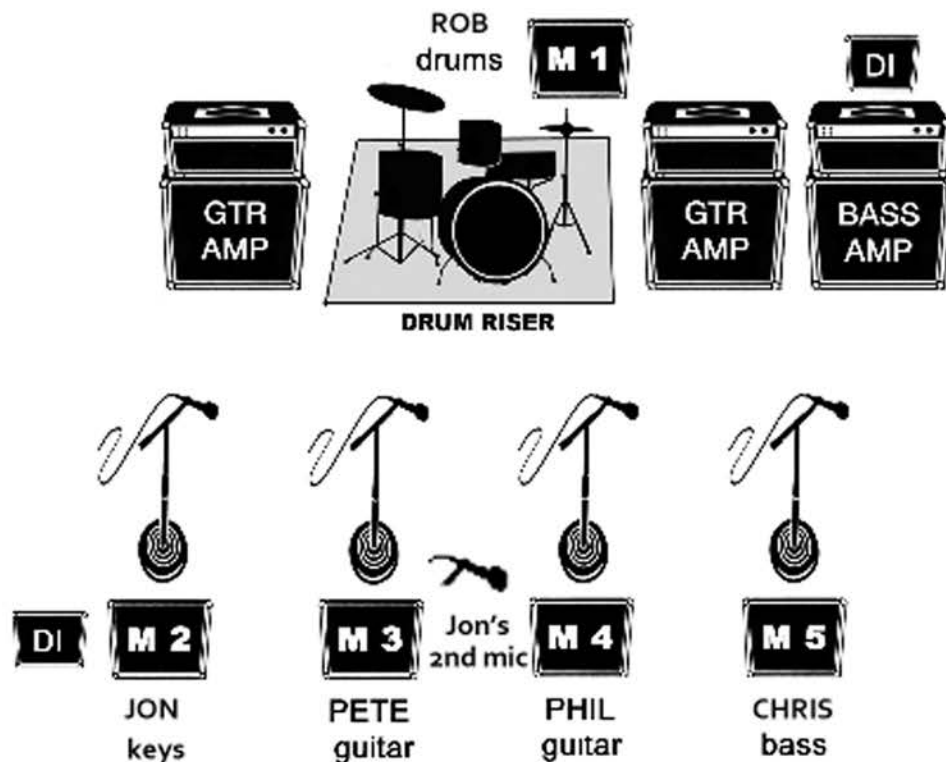

TRAGEDY - Stage Plot

Tragedy is:

Rob (The Lord Gibbeth): drums

Chris (Andy Gibbous Waning):
bass/backing vocals

Phil (Barry Glibb): rhythm
guitar/lead vocals

Pete (Mo'Royce Peterson): lead
guitar/lead vocals

Jon (Disco Mountain Man):
keys/lead vocals

5 monitor mixes preferred.

Jon requires either one wireless mic or two wired mics

Tragedy input list

- Kick
- Snare
- Rack tom
- Floor tom 1
- Floor tom 2
- Roto tom 1
- Roto tom 2
- Hi Hat
- Drum overheads L/R
- Bass amp mic
- Bass DI
- Guitar amp 1
- Guitar amp 2
- Keys DI
- 3 wired vocal mics
- 1 wireless vocal mic (or 2 additional wired vocal mics)